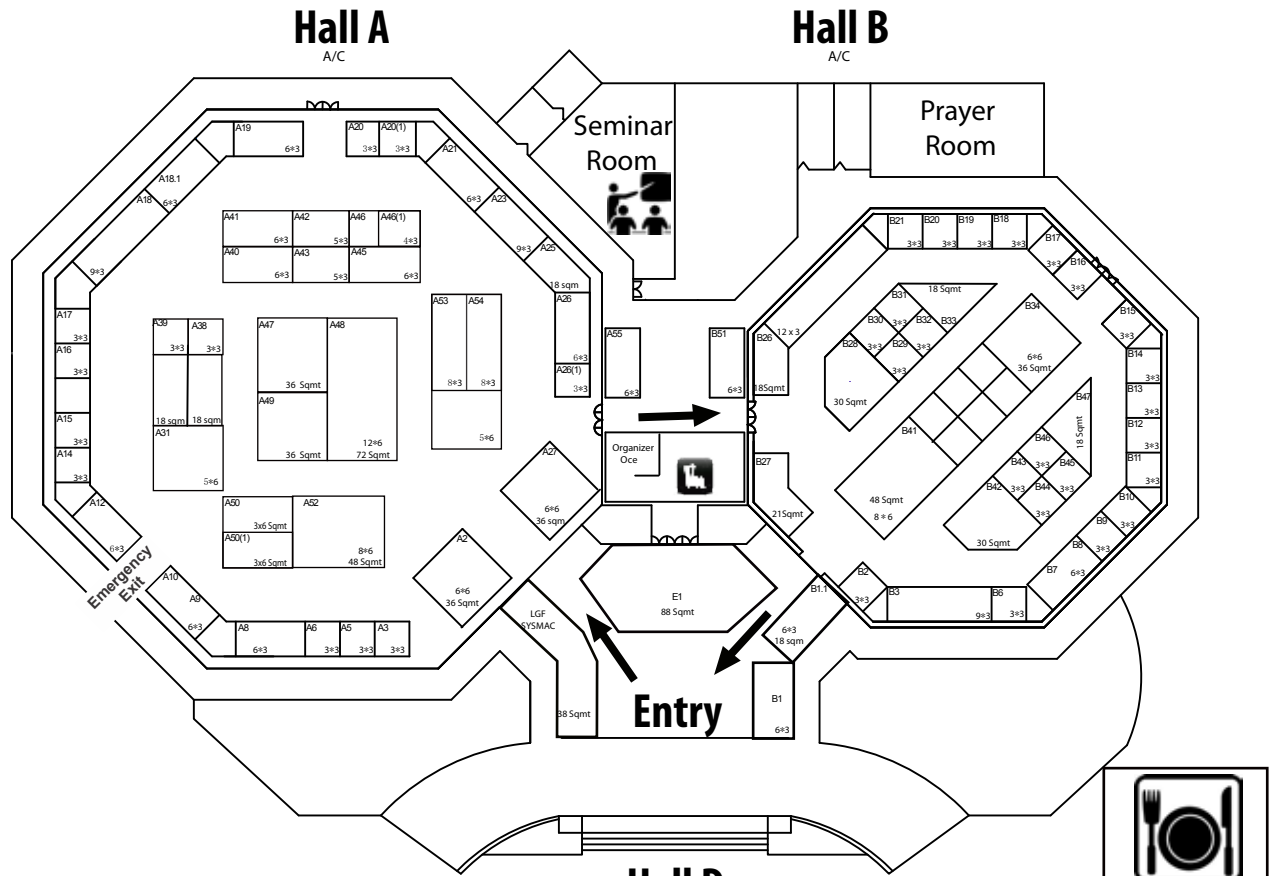

STALL LAYOUT PLAN 2015

5th SRI LANKA GLASS 2016

9th-11th SEPTEMBER 2016
BMICH, COLOMBO, SRI LANKA