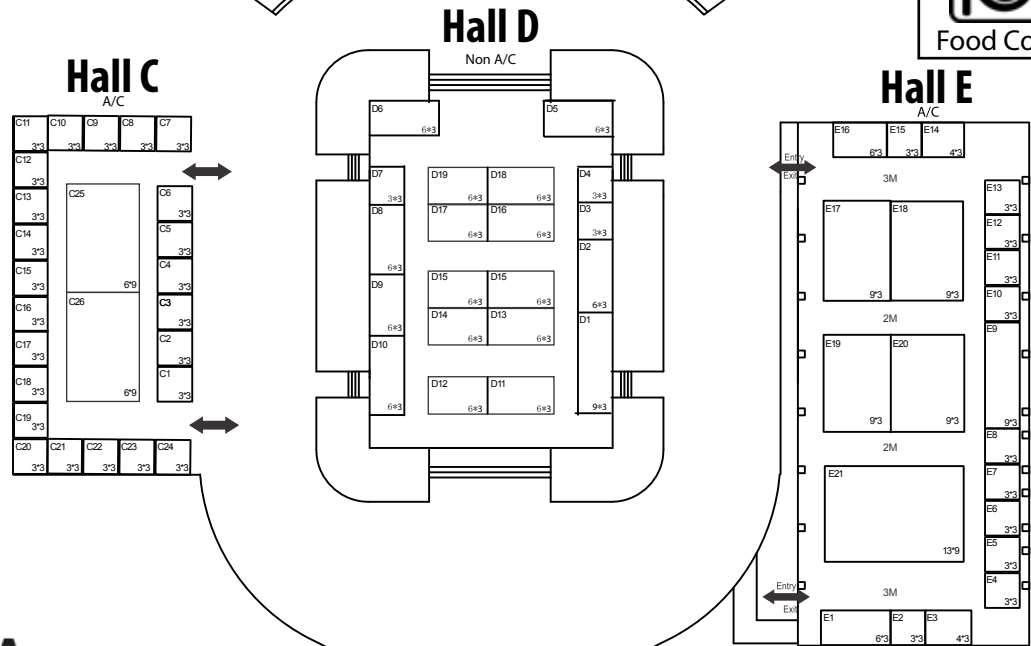

STALL LAYOUT PLAN 2015

5th SRI LANKA GLASS 2016

9th-11th SEPTEMBER 2016
BMICH, COLOMBO, SRI LANKA